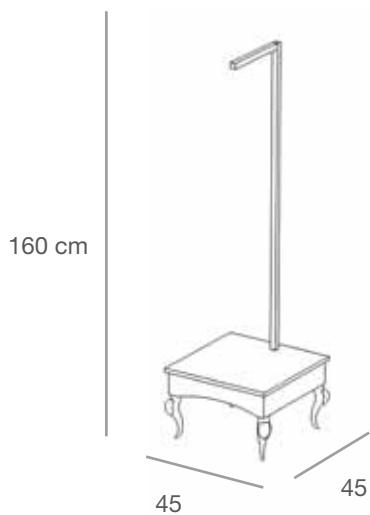

STENDERS
STENDERS

8ST1/L-N

Stender in acciaio spazzolato con base in nobilitato lucido/opaco
Stender with brushed steel crossbar and glossy/matt chipboard basement
L.45 x P. 45 x H.160cm

8ST2/L-N

Stender in acciaio spazzolato con base in nobilitato lucido/opaco
Stender with brushed steel crossbar and glossy/matt chipboard basement
L.120 x P. 45 x H.160cm