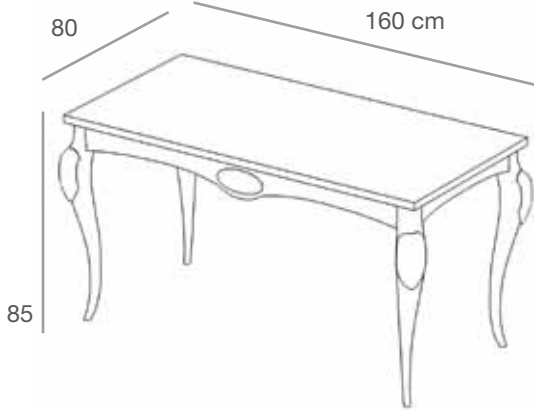

TAVOLI
TABLES

8TAV1/L
Tavolo matrioska grande con piano in nobilitato lucido/opaco e gambe tornite e laccate lucide/opache
Matrioska large table with top in glossy/matt chipboard and glossy/matt laquered legs
L.160 x P.80 x H.85 cm