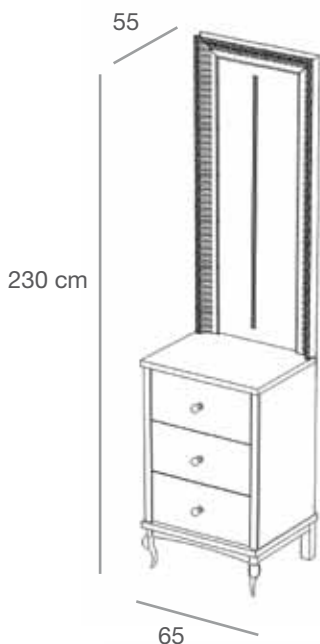

MADIE CON PANNELLO
DRESSERS WITH BACKPANEL

8MADPA1/L-N-EP

Madia in nobilitato lucido/opaco con tre cassetti e schienale con cremagliera in nobilitato lucido/opaco o rivestito ecopelle

Cupboard in glossy/matt chipboard with three drawers and backpanel with rack in glossy/matt or ecoleather covered chipboard

L.65 x P.55 x H.230 cm

230 cm

8MADPA2/L-N-EP

Madia in nobilitato lucido/opaco con tre cassetti e schienale con cremagliere in nobilitato lucido/opaco o rivestito ecopelle

Cupboard in glossy/matt chipboard with three drawers and backpanel with racks in glossy/matt or ecoleather covered chipboard

L.125 x P.55 x H.230 cm

125

8MADPA3/L-N-EP

Madia in nobilitato lucido/opaco con tre cassetti e schienale con cremagliera in nobilitato lucido/opaco o rivestito ecopelle e cornice barocca dorata

Cupboard in glossy/matt chipboard with three drawers and backpanel with rack in glossy/matt or ecoleather covered chipboard and gold baroque frame

L.65 x P.55 x H.230 cm

230 cm

8MADPA4/L-N-EP

Madia in nobilitato nero/bianco lucido con tre cassetti e schienale con cremagliere in nobilitato lucido/opaco o rivestito ecopelle e cornice barocca dorata

Cupboard in glossy black/white chipboard with three drawers and backpanel with racks in glossy/matt or ecoleather covered chipboard and gold baroque frame

L.125 x P.55 x H.230 cm

125

8MADPA5/L-N

Madia in nobilitato nero/bianco lucido con tre cassetti e schienale con specchio e cornice barocca dorata

Cupboard in glossy black/white chipboard with three drawers and backpanel with mirror and gold baroque frame

L.65 x P.55 x H.230 cm

230 cm

8MADPA5/L-N

Madia in nobilitato nero/bianco lucido con tre cassetti e schienale con specchio e cornice barocca dorata