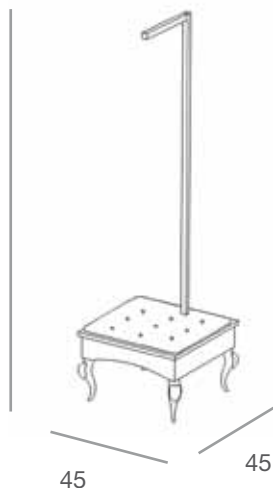

STENDERS
STENDERS

8ST1/L-N DIAM

Stender in acciaio spazzolato con base in nobilitato lucido/opaco con cuscino in ecopelle lucida/opaca con bottoni brillanti
Stender with brushed steel crossbar and glossy/matt with pillow in ecoleather covered chipboard basement with shining buttons
L.45 x P. 45 x H.160cm

160 cm

45

45

160 cm

8ST2/L-N DIAM

Stender in acciaio spazzolato con base in nobilitato lucido/opaco con cuscino in ecopelle lucida/opaca con bottoni brillanti
Stender with brushed steel crossbar and glossy/matt with pillow in ecoleather covered chipboard basement with shining buttons
L.120 x P. 45 x H.160cm