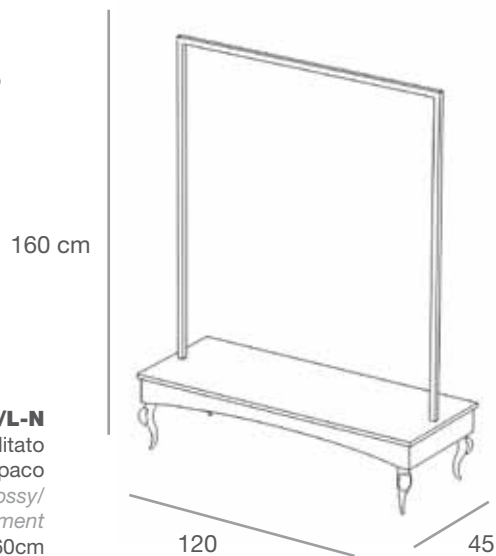

8ST1/L-N

Stender in acciaio spazzolato con base in nobilitato lucido/opaco
Stender with brushed steel crossbar and glossy/matt chipboard basement
L.45 x P. 45 x H.160cm