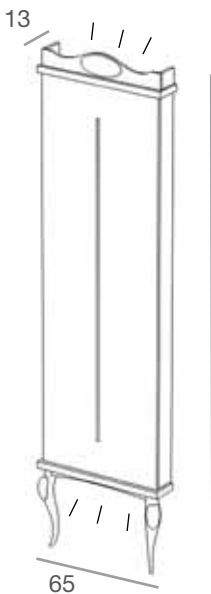

ELEMENTI A PARETE E PEDANE
WALL ELEMENTS AND PLATFORMS

8PA1/L-N-EP

Pannello retroilluminato con cremagliera in nobilitato lucido/opaco o rivestito in ecopelle, con piedini ed ovale laccati nero/bianco lucido
Back-lighted panel with rack in glossy/matt or ecoleather covered chipboard, with glossy black/white laquered legs and oval
 L.65 x P.13 x H.230 cm