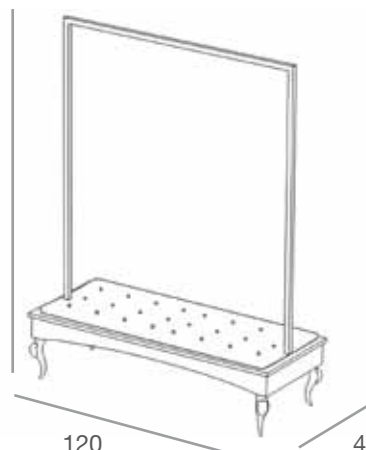

160 cm

45

45

160 cm

8ST2/L-N DIAM

Stender in acciaio spazzolato con base in nobilitato lucido/opaco con cuscino in ecopelle lucida/opaca con bottoni brillanti
Stender with brushed steel crossbar and glossy/matt with pillow in ecoleather covered chipboard basement with shining buttons
L.120 x P. 45 x H.160cm