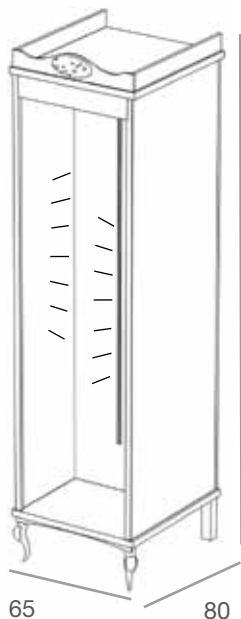

8ARM2/L-N DIAM
Armadio in nobilitato lucido/opaco con illuminazione interna a LED con doppia cremagliera, con piedini ed ovale laccati lucido/opaco con inserti brillanti
Wardrobe in glossy/matt chipboard with LED lights, double rack and with glossy/matt laquered legs and oval with shining insets
L.125 x P.80 x H.230 cm

ARMADI
WARDROBES

8ARM1/L-N DIAM
Armadio in nobilitato lucido/opaco con illuminazione interna a LED con cremagliera, con piedini ed ovale laccati nero/bianco lucido/opaco con inserti brillanti
Wardrobe in glossy/matt chipboard with LED lights, rack and with glossy/matt laquered legs and oval with shining insets
L.65 x P.80 x H.230 cm

230 cm

65 80