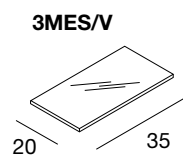

3MES/V
mensola in vetro temprato
shelf in tempered glass
L35 x P20 cm – sp 8 mm