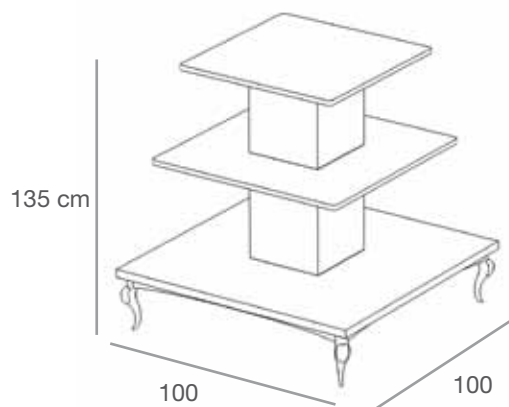

Cupboard in glossy black/white chipboard with three drawers and backpanel with mirror and gold baroque frame

L.125 x P.55 x H.230 cm

125

CENTRO STANZA
MIDDLE ROOM

8TORTA/L-N

Espositore centrale a ripiani in nobilitato lucido/opaco
Middle room display with shelves in glossy/matt chipboard
L.100 x P.100 x H.135 cm

55

230 cm

55

8ARMV/L-N

Armadietto aperto per vetrina in nobilitato lucido/opaco,
con base con cassetto
Small open-cabinet for display window in glossy/matt chipboard
with drawer on basement
L.65 x P.55 x H.230 cm