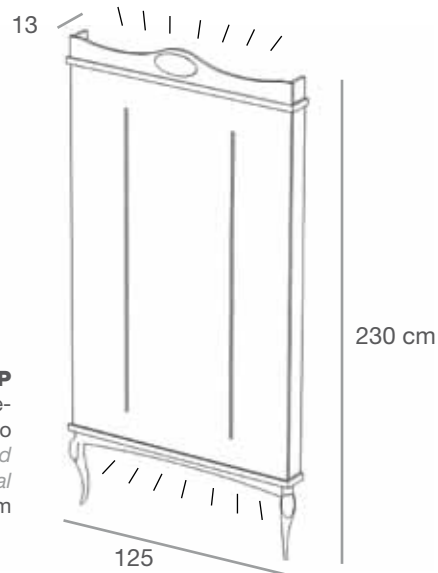

8PA2/L-N-EP

Pannello retroilluminato con cremagliera in nobilitato lucido/opaco o rivestito in ecopelle, con piedini ed ovale laccati nero/bianco lucido
Back-lighted panel with rack in glossy/matt or ecoleather covered chipboard, with glossy black/white laquered legs and oval
L.125 x P.13 x H.230 cm

230 cm