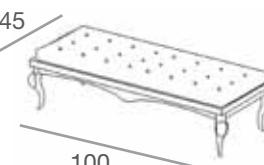

30 cm

100

8PED2/L-N-EP DIAM

Pedana in nobilitato lucido/opaco con cuscino in ecopelle nera/bianca con bottoni brillanti
Platform in glossy/matt or ecoleather covered chipboard, with ecoleather covered pillow and sparkling buttons
L.100 x P.45 x H.30 cm