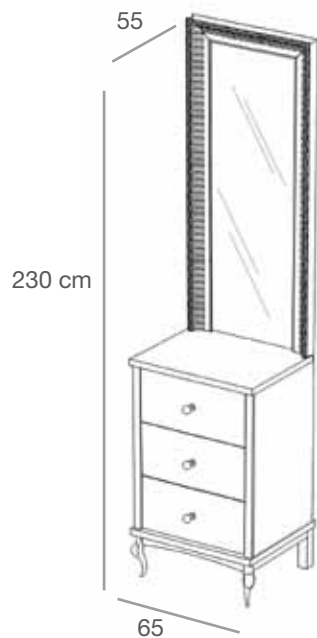

MADIE CON PANNELLO
DRESSERS WITH BACKPANEL

8MADPA1/L-N-EP

Madia in nobilitato lucido/opaco con tre cassetti e schienale con cremagliera in nobilitato lucido/opaco o rivestito ecopelle

Cupboard in glossy/matt chipboard with three drawers and backpanel with rack in glossy/matt or ecoleather covered chipboard

L.65 x P.55 x H.230 cm

230 cm

8MADPA2/L-N-EP

Madia in nobilitato lucido/opaco con tre cassetti e schienale con cremagliere in nobilitato lucido/opaco o rivestito ecopelle

Cupboard in glossy/matt chipboard with three drawers and backpanel with racks in glossy/matt or ecoleather covered chipboard

L.125 x P.55 x H.230 cm

125

8MADPA3/L-N-EP

Madia in nobilitato lucido/opaco con tre cassetti e schienale con cremagliera in nobilitato lucido/opaco o rivestito ecopelle e cornice barocca dorata

Cupboard in glossy/matt chipboard with three drawers and backpanel with rack in glossy/matt or ecoleather covered chipboard and gold baroque frame

L.65 x P.55 x H.230 cm

230 cm

8MADPA4/L-N-EP

Madia in nobilitato nero/bianco lucido con tre cassetti e schienale con cremagliere in nobilitato lucido/opaco o rivestito ecopelle e cornice barocca dorata

Cupboard in glossy black/white chipboard with three drawers and backpanel with racks in glossy/matt or ecoleather covered chipboard and gold baroque frame

L.125 x P.55 x H.230 cm

125

8MADPA5/L-N

Madia in nobilitato nero/bianco lucido con tre cassetti e schienale con specchio e cornice barocca dorata

Cupboard in glossy black/white chipboard with three drawers and backpanel with mirror and gold baroque frame

L.65 x P.55 x H.230 cm

230 cm

8MADPA5/L-N

Madia in nobilitato nero/bianco lucido con tre cassetti e schienale con specchio e cornice barocca dorata