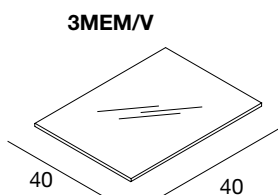

3MEM/V
mensola in vetro temprato
shelf in tempered glass
L40 x P40 cm – sp 8 mm