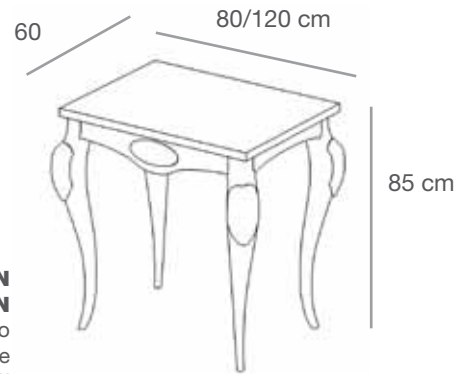

8TAV2/L-N
Tavolo matrioska medio con piano in nobilitato lucido/opaco e gambe tornite e laccate lucide/opache
Matrioska medium table with top in glossy/matt chipboard and glossy/matt laquered legs
L.120 x P.60 x H.60 cm