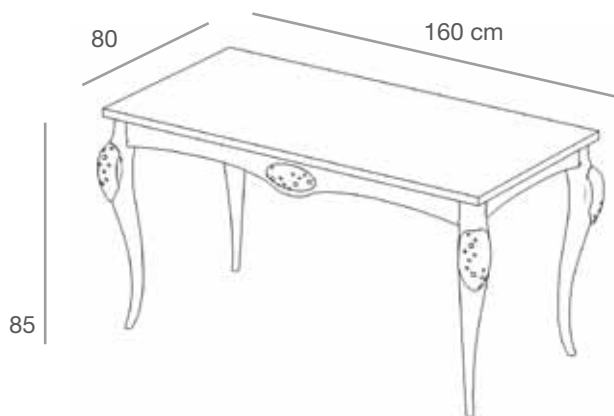

100

50 cm

55

100

90 cm

70

8POL

Poltrona barocca in legno e ecopelle
nelle finiture lucide e opache
Baroque armchair in wood and ecoleather in glossy/matt finishing
L.90 x P.70 x H.100 cm

8TAV1/L-N DIAM

Tavolo matrioska grande con piano in nobilitato lucido/
opaco, gambe tornite laccate lucide/opache
con inserti brillanti

*Matrioska large table with top in glossy/matt
chipboard, glossy/matt laquered legs with shining insets*
L.160 x P.80 x H.85 cm