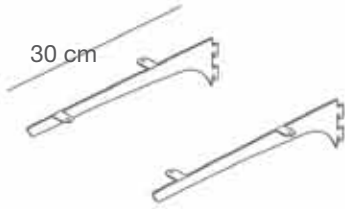

Ceiling lamp with iron lampshade in white/black glossy/matt, and three halogen spots
L.115 x P.10 cm

ACCESSORI
ACCESSORIES

115 cm

8BAP
Barra appenderia
initura cromo opaco
*Hanging bar
matt chromium finishing*
L.115 cm