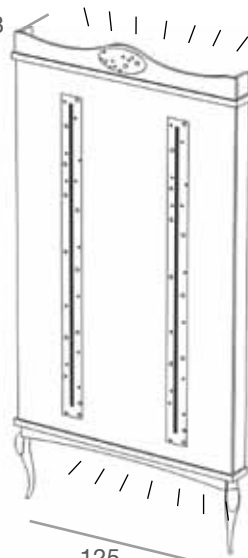

8PA2/L-N-EP DIAM

Pannello retroilluminato in nobilitato lucido/opaco o rivestito in ecopelle con doppia cremagliera con inserti brillanti, ovale con inserti brillanti
laccato nero/bianco lucido
Back-lighted panel in glossy/matt or ecoleather covered chipboard with racks with sparkling insets, with glossy black/white laquered legs and oval with shining insets
L.125 x P.13 x H.230 cm

13