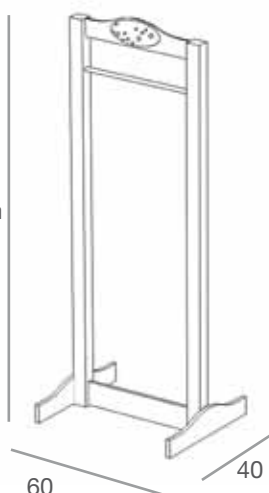

STENDERS
STENDERS

8ST1/L-N DIAM

Stender in acciaio spazzolato con base in nobilitato lucido/opaco con cuscino in ecopelle lucida/opaca con bottoni brillanti
Stender with brushed steel crossbar and glossy/matt with pillow in ecoleather covered chipboard basement with shining buttons
L.45 x P. 45 x H.160cm

160 cm

45

45

160 cm

8ST2/L-N DIAM

Stender in acciaio spazzolato con base in nobilitato lucido/opaco con cuscino in ecopelle lucida/opaca con bottoni brillanti
Stender with brushed steel crossbar and glossy/matt with pillow in ecoleather covered chipboard basement with shining buttons
L.120 x P. 45 x H.160cm

120

45

8STL2/L-N DIAM

Stender in nobilitato lucido/opaco con ovale con inserti brillanti
Stender in glossy/matt chipboard with oval with shining insets
L.90 x H.160 cm

160 cm

60

40

160 cm

90

40

8STL1/L-N DIAM

Stender in nobilitato lucido/opaco con ovale con inserti brillanti
Stender in glossy/matt chipboard with oval with shining insets
L.60 x H.160 cm

ELEMENTI A PARETE E PEDANE
WALL ELEMENTS AND PLATFORMS

8PA1/L-N-EP DIAM

Pannello retroilluminato in nobilitato lucido/opaco o rivestito in ecopelle con cremagliera con inserti brillanti, ovale con inserti brillanti
laccato nero/bianco lucido
Back-lighted panel in glossy/matt or ecoleather covered chipboard with rack with shining insets, with glossy black/white laquered legs and oval with sparkling insets
L.65 x P.13 x H.230 cm

13

230 cm

65

8PA2/L-N-EP DIAM