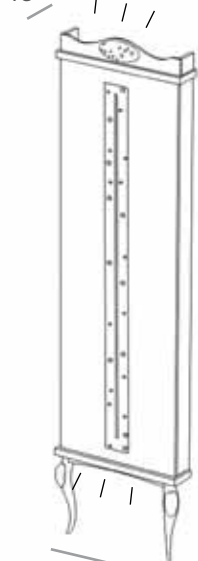

STENDERS
STENDERS

8ST1/L-N DIAM

Stender in acciaio spazzolato con base in nobilitato lucido/opaco con cuscino in ecopelle lucida/opaca con bottoni brillanti
Stender with brushed steel crossbar and glossy/matt with pillow in ecoleather covered chipboard basement with shining buttons
L.45 x P. 45 x H.160cm

160 cm

45

45

160 cm

8ST2/L-N DIAM

Stender in acciaio spazzolato con base in nobilitato lucido/opaco con cuscino in ecopelle lucida/opaca con bottoni brillanti
Stender with brushed steel crossbar and glossy/matt with pillow in ecoleather covered chipboard basement with shining buttons
L.120 x P. 45 x H.160cm

120

45

8STL2/L-N DIAM

Stender in nobilitato lucido/opaco con ovale con inserti brillanti
Stender in glossy/matt chipboard with oval with shining insets
L.90 x H.160 cm

160 cm

60

40

160 cm

90

40

8STL1/L-N DIAM

Stender in nobilitato lucido/opaco con ovale con inserti brillanti
Stender in glossy/matt chipboard with oval with shining insets
L.60 x H.160 cm

ELEMENTI A PARETE E PEDANE
WALL ELEMENTS AND PLATFORMS

8PA1/L-N-EP DIAM

Pannello retroilluminato in nobilitato lucido/opaco o rivestito in ecopelle con cremagliera con inserti brillanti, ovale con inserti brillanti
laccato nero/bianco lucido
Back-lighted panel in glossy/matt or ecoleather covered chipboard with rack with shining insets, with glossy black/white laquered legs and oval with sparkling insets
L.65 x P.13 x H.230 cm

13

230 cm

65

8PA2/L-N-EP DIAM