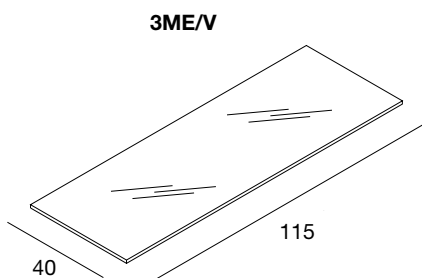

3ME/V
mensola in vetro temprato
shelf in tempered glass
L115 x P40 cm – sp 8 mm