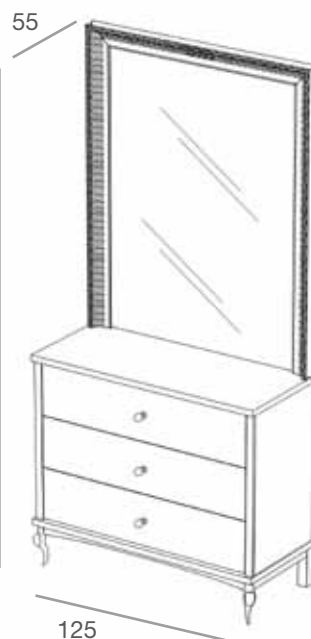

Cupboard in glossy black/white chipboard with three drawers and backpanel with racks in glossy/matt or ecoleather covered chipboard and gold baroque frame

L.125 x P.55 x H.230 cm

125

8MADPA5/L-N

Madia in nobilitato nero/bianco lucido con tre cassetti e schienale con specchio e cornice barocca dorata

Cupboard in glossy black/white chipboard with three drawers and backpanel with mirror and gold baroque frame

L.65 x P.55 x H.230 cm

230 cm

8MADPA5/L-N

Madia in nobilitato nero/bianco lucido con tre cassetti e schienale con specchio e cornice barocca dorata