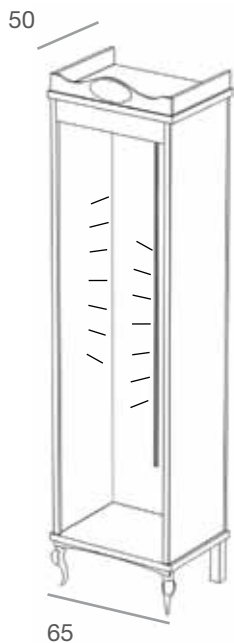

25 cm

8PA2/L-N-EP

Pannello retroilluminato con cremagliera in nobilitato lucido/opaco o rivestito in ecopelle, con piedini ed ovale laccati nero/bianco lucido
Back-lighted panel with rack in glossy/matt or ecoleather covered chipboard, with glossy black/white laquered legs and oval
 L.125 x P.13 x H.230 cm

230 cm

8PED2/L-N-EP

Pedana in nobilitato lucido nero/bianco o rivestito in ecopelle con piedini laccati bianco/nero lucido
Platform in glossy black/white or ecoleather covered chipboard, with glossy black/white laquered legs
 L.100 x P.45 x H.25 cm

25 cm

ARMADI
WARDROBES

8ARM1/L-N

Armadio in nobilitato lucido/opaco con illuminazione interna a LED con cremagliera, con piedini ed ovale laccati nero/bianco lucido
Wardrobe in glossy/matt chipboard with LED lights and rack with glossy laquered legs and oval
L.65 x P.50 x H.230 cm

230 cm

8ARM2/L-N

Armadio in nobilitato lucido/opaco con illuminazione interna a LED con doppia cremagliera, con piedini ed ovale laccati lucido
Wardrobe in glossy/matt chipboard with LED lights, double rack with glossy laquered legs and oval
L.125 x P.50 x H.230 cm