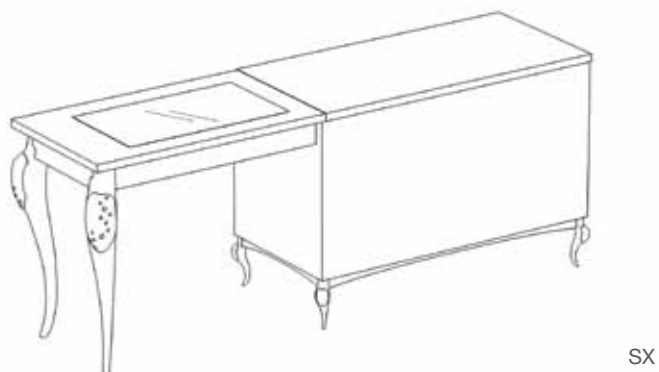

8BC1SX/L-N-EP DIAM

Banco cassa sinistro con parte tavolo in nobilitato lucido/opaco con teca in vetro, parte desk in nobilitato lucido/opaco o rivestita in ecopelle, gambe con inserti brillanti

Left cash counter with table side in glossy/matt chipboard with glass display, desk side in glossy/matt chipboard or ecoleather covered, legs with shining insets

L.220 x P.60 x H.85 cm