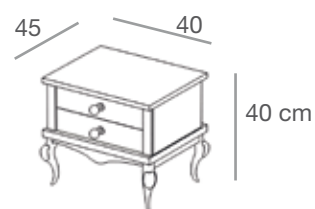

8PED1C2/L-N
Pedana con due cassetti in nobilitato lucido/opaco
Platform with two drawers in glossy/matt chipboard
L.40 x P.45 x H.40 cm