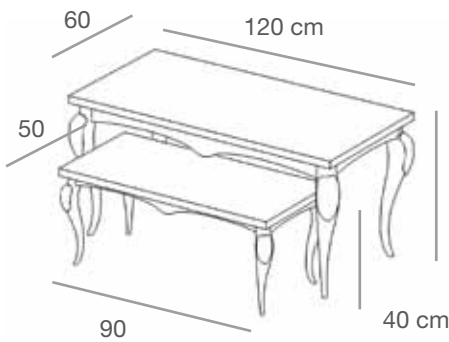

8TAV1/LT-NT
Tavolo matrioska grande con piano in nobilitato lucido/opaco, con teca in vetro temprato, cassetto e gambe tornite e laccate lucide/opache
Matrioska large table with top in glossy/matt chipboard, tempered glass displaycase with drawer and glossy/matt laquered
L.160 x P.80 x H.85 cm