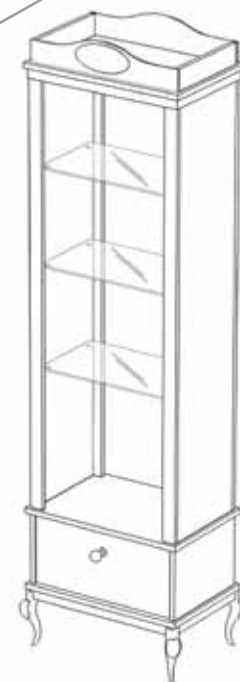

Cupboard in glossy black/white chipboard with three drawers and backpanel with mirror and gold baroque frame

L.65 x P.55 x H.230 cm

230 cm

8MADPA5/L-N

Madia in nobilitato nero/bianco lucido con tre cassetti e schienale con specchio e cornice barocca dorata

Cupboard in glossy black/white chipboard with three drawers and backpanel with mirror and gold baroque frame

L.125 x P.55 x H.230 cm

125

CENTRO STANZA
MIDDLE ROOM

8TORTA/L-N

Espositore centrale a ripiani in nobilitato lucido/opaco
Middle room display with shelves in glossy/matt chipboard
L.100 x P.100 x H.135 cm

55

230 cm

55

8ARMV/L-N

Armadietto aperto per vetrina in nobilitato lucido/opaco,
con base con cassetto
Small open-cabinet for display window in glossy/matt chipboard
with drawer on basement
L.65 x P.55 x H.230 cm