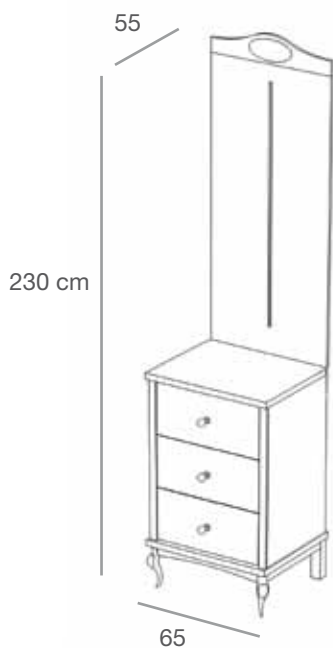

MADIE CON PANNELLO
DRESSERS WITH BACKPANEL