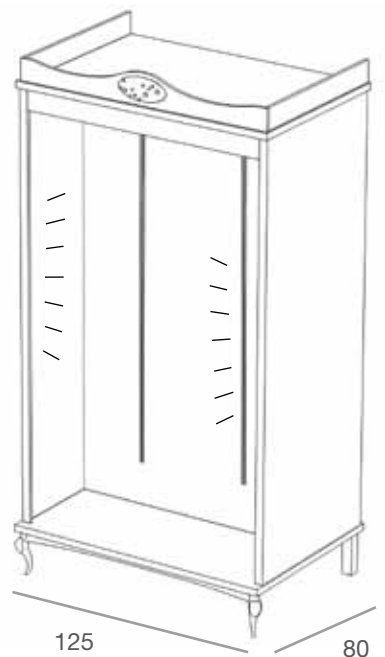

8ARM1/L-N DIAM
Armadio in nobilitato lucido/opaco con illuminazione interna a LED con cremagliera, con piedini ed ovale laccati nero/bianco lucido/opaco con inserti brillanti
Wardrobe in glossy/matt chipboard with LED lights, rack and with glossy/matt laquered legs and oval with shining insets
L.65 x P.80 x H.230 cm

8ARM2/L-N DIAM
Armadio in nobilitato lucido/opaco con illuminazione interna a LED con doppia cremagliera, con piedini ed ovale laccati lucido/opaco con inserti brillanti
Wardrobe in glossy/matt chipboard with LED lights, double rack and with glossy/matt laquered legs and oval with shining insets
L.125 x P.80 x H.230 cm

230 cm

125 80