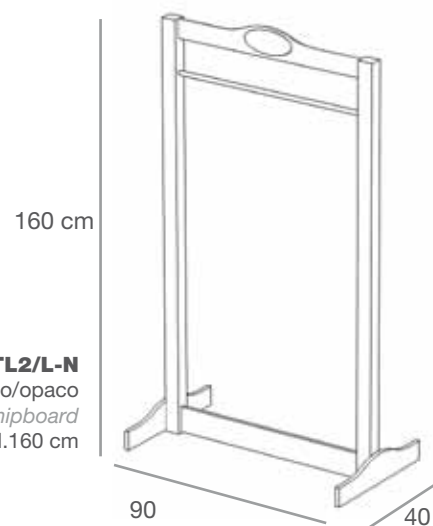

8STL2/L-N
Stender in nobilitato lucido/opaco
Stender in glossy/matt chipboard
L.90 x H.160 cm