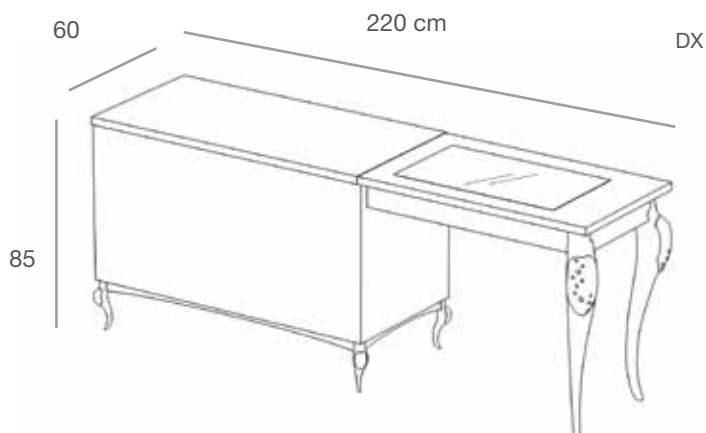

Right cash counter with table side in glossy/matt chipboard with glass display, desk side in glossy/matt chipboard or ecoleather covered, legs with shining insets

L.220 x P.60 x H.85 cm

8BC1SX/L-N-EP DIAM