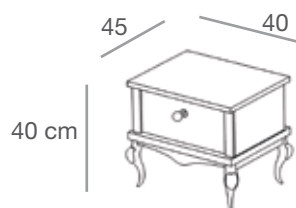

PEDANE CON CASSETTO
PLATFORMS WITH DRAWER

8PED1C1/L-N
Pedana con un cassetto in nobilitato lucido/opaco
Platform with one drawer in glossy/matt chipboard
L.40 x P.45 x H.40 cm