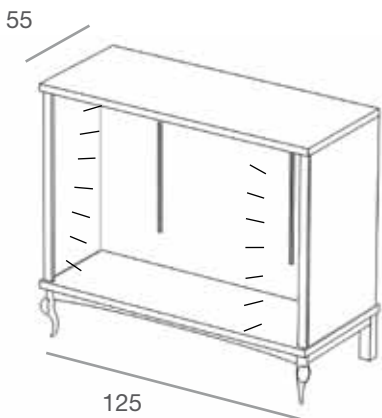

Two lower cupboard doors for 8CRE in tempered glass or glossy/matt chipboard

L. 55 x H.80 cm

2 pcs

8CRE/PVA-PLA-PNA

Due ante superiori per credenza 8CRE in vetro temprato o nobilitato lucido/opaco

Two upper cupboard doors for 8CRE in tempered glass or glossy/matt chipboard

L. 55 x H.120 cm

2 pcs

MADIE
DRESSERS

8MAD/L-N
Madia in nobilitato lucido/opaco con illuminazione interna a LED
Dresser in glossy/matt chipboard, with internal LED light system
L.125 x P.55 x H.100 cm

100 cm