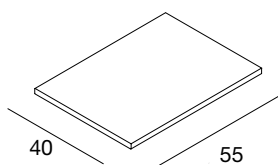

8ME/L
mensola in nobilitato lucido
shelf in glossy faced panel
L115 x P40 cm – sp 18 mm

8MEM/L
mensola in nobilitato lucido
shelf in glossy faced panel
L55 x P40 cm – sp 18 mm

8MES/L
mensola in nobilitato lucido
shelf in glossy faced panel
L35 x P20 cm – sp 18 mm