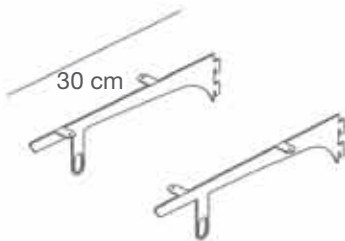

30 cm

8MEBAP/V
Coppia staffe reggimensola vetro sp.8mm
e barra appenderia finitura cromo opaco
*Pair of glass th.8mm shelves holders
with hanging bar matt chromium finishing*