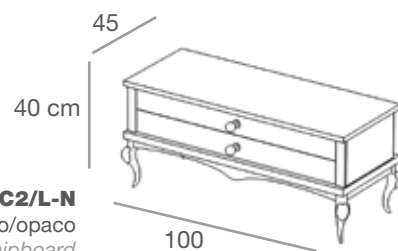

8PED2C2/L-N
Pedana con due cassetti in nobilitato lucido/opaco
Platform with two drawers in glossy/matt chipboard
L.100 x P.45 x H.40 cm