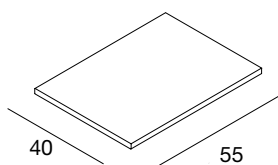

8MES/L
mensola in nobilitato lucido
shelf in glossy faced panel
L35 x P20 cm – sp 18 mm

8ME/N
mensola in nobilitato
shelf in faced panel
L115 x P40 cm – sp 18 mm

8MEM/N
mensola in nobilitato
shelf in faced panel
L55 x P40 cm – sp 18 mm

8MES/N
mensola in nobilitato
shelf in faced panel
L35 x P20 cm – sp 18 mm

8ME/ST
mensola in nobilitato
shelf in faced panel
L115 x P40 cm – sp 18 mm

8MEM/ST
mensola in nobilitato
shelf in faced panel
L 55 x P40 cm – sp 18 mm

8MES/ST
mensola in nobilitato
shelf in faced panel
L35 x P20 cm – sp 18 mm

3ME/V
mensola in vetro temprato
shelf in tempered glass
L115 x P40 cm – sp 8 mm

3MEM/V
mensola in vetro temprato
shelf in tempered glass
L40 x P40 cm – sp 8 mm

3MES/V
mensola in vetro temprato
shelf in tempered glass
L35 x P20 cm – sp 8 mm