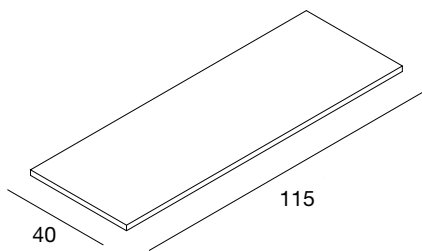

8MEM/L
mensola in nobilitato lucido
shelf in glossy faced panel
L55 x P40 cm – sp 18 mm

8ME/L
mensola in nobilitato lucido
shelf in glossy faced panel
L115 x P40 cm – sp 18 mm